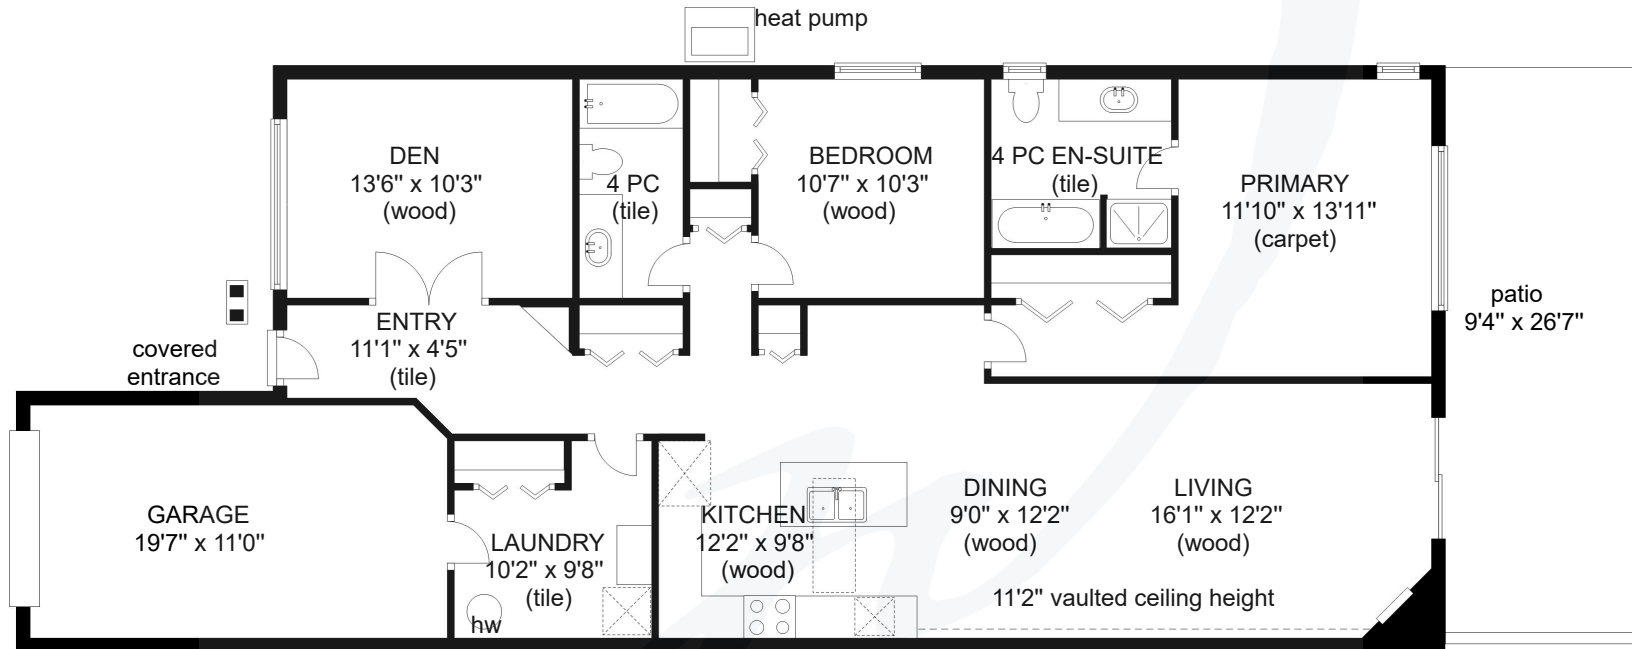

# 50 - 2001 BLUE JAY PLACE

	FINISHED SQ FT	UNFINISHED SQ FT	TOTAL SQ FT
MAIN	1425	0	1425

GARAGE	0	234	234
--------	---	-----	-----

CEILING HEIGHT 9'0"

**jane denham**  
REAL ESTATE GROUP

Prepared for the exclusive use of Jane Denham  
REMAX Ocean Pacific  
250-898-1220

Measurements on the plans are intended for visual reference purposes only and should be verified